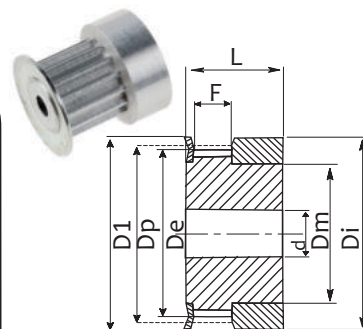

HTD - M

Oznaka	Broj zuba	Tip	Širina kaiša	Dp	De	Df	Dm	F	L	d	Težina kg	Cena €/kom
HTD 3M-06, Z=010	10	1F	6	9,55	8,79	13,0	6,0	7,2	14,5	4	/	1.46
HTD 3M-09, Z=010	10	1F	9	9,55	8,79	13,0	6,0	10,2	17,5	4	0,004	1.46
HTD 3M-015, Z=010	10	1F	15	9,55	8,79	13,0	6,0	17,0	26	4	0,006	1.76
HTD 5M-09, Z=024	24	6F	9	38,20	37,06	42,0	27,0	14,5	22,5	6	0.15	2.45
HTD 5M-25, Z=024	24	6F	25	38,20	37,06	42,0	27,0	30,5	38,5	6	0.25	3.58
HTD 8M-30, Z=022	22	6F	30	56,02	54,65	60,00	43,00	38	48	12	0,69	7.16
HTD 8M-30, Z=024	24	6F	30	61,12	59,75	66,0	45,0	38	48	12	0.84	8.23
HTD 8M-30, Z=026	26	6F	30	66,21	64,84	70,0	48,0	38	48	12	1,00	9.38
HTD 8M-30, Z=028	28	6F	30	71,30	69,93	75,0	50,0	38	48	15	1,12	10.44
HTD 8M-30, Z=030	30	6F	30	76,39	75,02	83,0	55,0	38	48	15	1,32	11.84
HTD 8M-30, Z=032	32	6F	30	81,49	80,16	87,0	60,0	38	48	15	1,53	13.14
HTD 8M-30, Z=034	34	6F	30	86,58	85,22	91,0	70,0	38	48	15	1,80	14.71
HTD 8M-30, Z=036	36	6F	30	91,67	90,30	97,0	75,0	38	48	15	1,99	16.27
HTD 8M-30, Z=038	38	6F	30	96,77	95,39	102,0	75,0	38	48	15	2,27	17.87
HTD 8M-30, Z=040	40	6F	30	101,86	100,49	106,0	75,0	38	48	15	2,40	19.39
HTD 14M-55, Z=032	32	6F	55	142,60	139,88	154,0	100,0	70	85	24	7.60	55.29
HTD 14M-55, Z=040	40	6F	55	175,49	175,5	188,0	120,0	70	85	24	11.20	81.98
HTD 14M-55, Z=048	48	6F	55	211,11	211,1	226,0	135,0	70	70	24	13.70	108.03