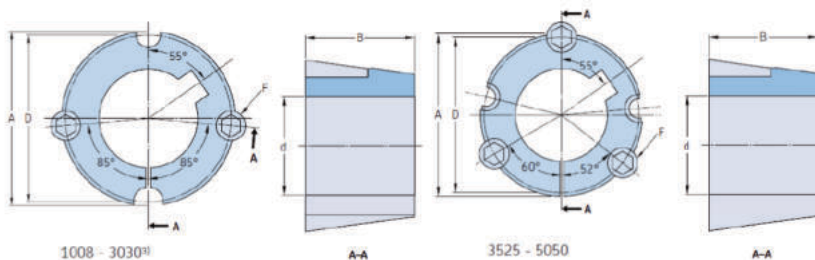

Tip 1F

Tip 6F

*** Ostali modeli i dimenzije na upit

SKF KONUSNE ČAURE

Ovlašćeni distributer za Srbiju

Model	Precnik	A (mm)	B (mm)	D (mm)	F (mm)	Masa kg.	Cena €/kom
TB 1008 x precnik osovine	9, 10, 11, 12, 14, 15, 16, 18, 19, 20, 22, 24, 25	35.2	22.2	33.7	6,350x12,700	0.05	2.58
TB 1108 x precnik osovine	9, 10, 11, 12, 14, 15, 16, 18, 19, 20, 22, 24, 25, 28	38.4	22.2	36.9	6,350x12,700	0.08	2.93
TB 1210 x precnik osovine	11, 12, 14, 15, 16, 18, 19, 20, 22, 24, 25, 28, 30, 32	47.6	25.4	44.5	9,525x15,875	0.19	3.84
TB 1215 x precnik osovine	11, 12, 14, 15, 16, 18, 19, 20, 22, 24, 25, 28, 30, 32	47.6	38.1	44.5	9,525x15,875	0.27	4.61
TB 1610 x precnik osovine	12, 14, 15, 16, 18, 19, 20, 22, 24, 25, 28, 30, 32, 35, 38, 40, 42	57.2	25.4	54.0	9,525x15,875	0.31	4.71
TB 1615 x precnik osovine	14, 15, 16, 18, 19, 20, 22, 24, 25, 28, 30, 32, 35, 38, 40, 42	57.2	38.1	54.0	9,525x15,875	0.46	5.36
TB 2012 x precnik osovine	14, 15, 16, 18, 19, 20, 22, 24, 25, 28, 30, 32, 35, 38, 40, 42, 45, 48, 50	69.9	31.8	66.7	11,113x22,225	0.65	5.65
TB 2017 x precnik osovine	25, 28, 30, 32, 35, 38, 40, 42, 45, 48, 50	69.9	44.5	66.7	11,113x22,225	0.91	8.53
TB 2517 x precnik osovine	16, 18, 19, 20, 22, 24, 25, 28, 30, 32, 35, 38, 40, 42, 45, 48, 50, 55, 60, 65	85.7	44.5	82.6	12,700x25,400	1.47	8.79
TB 3020 x precnik osovine	25, 28, 30, 32, 35, 38, 40, 42, 45, 48, 50, 55, 60, 65, 70, 75	108.0	50.8	101.6	15,875x31,750	2.25	13.66
TB 3030 x precnik osovine	35, 38, 40, 42, 45, 48, 50, 55, 60, 65, 70, 75	108.0	76.2	101.6	15,875x31,750	3.25	19.58
TB 3525 x precnik osovine	35, 38, 40, 42, 45, 48, 50, 55, 60, 65, 70, 75, 80, 85, 90, 95, 100	127.0	63.5	123.0	12,700x38,100	4.23	24.75
TB 3535 x precnik osovine	35, 38, 40, 42, 45, 48, 50, 55, 60, 65, 70, 75, 80, 85, 90	127.0	89.0	123.0	12,700x38,100	5.78	32.33
TB 4030 x precnik osovine	40,42, 45, 48, 50, 55, 60, 65, 70, 75, 80, 85, 90, 95, 100, 105, 110, 115	146.0	76.2	141.0	15,875x44,450	7.00	42.58
TB 4040 x precnik osovine	40, 42, 45, 48, 50, 55, 60, 65, 70, 75, 80, 85, 90, 95, 100, 105, 110	146.0	102.0	141.0	15,875x44,450	9.20	50.67
TB 4535 x precnik osovine	55, 60, 65, 70, 75, 80, 85, 90, 95, 100, 105, 110, 115, 120	161.0	89.0	156.0	19,050x50,800	9.10	59.17
TB 4545 x precnik osovine	55, 60, 65, 70, 75, 80, 85, 90, 95, 100, 105, 110	161.0	114.0	156.0	19,050x50,800	11.80	62.54
TB 5040 x precnik osovine	70, 75, 80, 85, 90, 95, 100, 105, 110, 120, 125, 130	178.0	101.6	171.0	22,255x57,150	12.26	79.58
TB 5050 x precnik osovine	65, 70, 75, 80, 85, 90, 95, 100, 105, 110, 120, 125	178.0	127.0	171.0	22,255x57,150	15.18	92.5