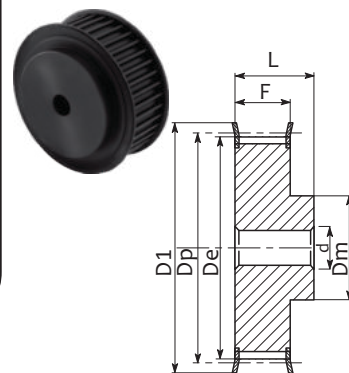

Tip 1F

Tip 6F

*** Ostali modeli i dimenzije na upit

SKF KONUSNE ČAURE

Ovlašćeni distributer za Srbiju

Model	Precnik	A (mm)	B (mm)	D (mm)	F (mm)	Masa kg.	Cena €/kom
TB 1008 x precnik osovine	9, 10, 11, 12, 14, 15, 16, 18, 19, 20, 22, 24, 25	35.2	22.2	33.7	6,350x12,700	0.05	2.58
TB 1108 x precnik osovine	9, 10, 11, 12, 14, 15, 16, 18, 19, 20, 22, 24, 25, 28	38.4	22.2	36.9	6,350x12,700	0.08	2.93
TB 1210 x precnik osovine	11, 12, 14, 15, 16, 18, 19, 20, 22, 24, 25, 28, 30, 32	47.6	25.4	44.5	9,525x15,875	0.19	3.84
TB 1215 x precnik osovine	11, 12, 14, 15, 16, 18, 19, 20, 22, 24, 25, 28, 30, 32	47.6	38.1	44.5	9,525x15,875	0.27	4.61
TB 1610 x precnik osovine	12, 14, 15, 16, 18, 19, 20, 22, 24, 25, 28, 30, 32, 35, 38, 40, 42	57.2	25.4	54.0	9,525x15,875	0.31	4.71
TB 1615 x precnik osovine	14, 15, 16, 18, 19, 20, 22, 24, 25, 28, 30, 32, 35, 38, 40, 42	57.2	38.1	54.0	9,525x15,875	0.46	5.36
TB 2012 x precnik osovine	14, 15, 16, 18, 19, 20, 22, 24, 25, 28, 30, 32, 35, 38, 40, 42, 45, 48, 50	69.9	31.8	66.7	11,113x22,225	0.65	5.65
TB 2017 x precnik osovine	25, 28, 30, 32, 35, 38, 40, 42, 45, 48, 50	69.9	44.5	66.7	11,113x22,225	0.91	8.53
TB 2517 x precnik osovine	16, 18, 19, 20, 22, 24, 25, 28, 30, 32, 35, 38, 40, 42, 45, 48, 50, 55, 60, 65	85.7	44.5	82.6	12,700x25,400	1.47	8.79
TB 3020 x precnik osovine	25, 28, 30, 32, 35, 38, 40, 42, 45, 48, 50, 55, 60, 65, 70, 75	108.0	50.8	101.6	15,875x31,750	2.25	13.66
TB 3030 x precnik osovine	35, 38, 40, 42, 45, 48, 50, 55, 60, 65, 70, 75	108.0	76.2	101.6	15,875x31,750	3.25	19.58
TB 3525 x precnik osovine	35, 38, 40, 42, 45, 48, 50, 55, 60, 65, 70, 75, 80, 85, 90, 95, 100	127.0	63.5	123.0	12,700x38,100	4.23	24.75
TB 3535 x precnik osovine	35, 38, 40, 42, 45, 48, 50, 55, 60, 65, 70, 75, 80, 85, 90	127.0	89.0	123.0	12,700x38,100	5.78	32.33
TB 4030 x precnik osovine	40,42, 45, 48, 50, 55, 60, 65, 70, 75, 80, 85, 90, 95, 100, 105, 110, 115	146.0	76.2	141.0	15,875x44,450	7.00	42.58
TB 4040 x precnik osovine	40, 42, 45, 48, 50, 55, 60, 65, 70, 75, 80, 85, 90, 95, 100, 105, 110	146.0	102.0	141.0	15,875x44,450	9.20	50.67
TB 4535 x precnik osovine	55, 60, 65, 70, 75, 80, 85, 90, 95, 100, 105, 110, 115, 120	161.0	89.0	156.0	19,050x50,800	9.10	59.17
TB 4545 x precnik osovine	55, 60, 65, 70, 75, 80, 85, 90, 95, 100, 105, 110	161.0	114.0	156.0	19,050x50,800	11.80	62.54
TB 5040 x precnik osovine	70, 75, 80, 85, 90, 95, 100, 105, 110, 120, 125, 130	178.0	101.6	171.0	22,255x57,150	12.26	79.58
TB 5050 x precnik osovine	65, 70, 75, 80, 85, 90, 95, 100, 105, 110, 120, 125	178.0	127.0	171.0	22,255x57,150	15.18	92.5